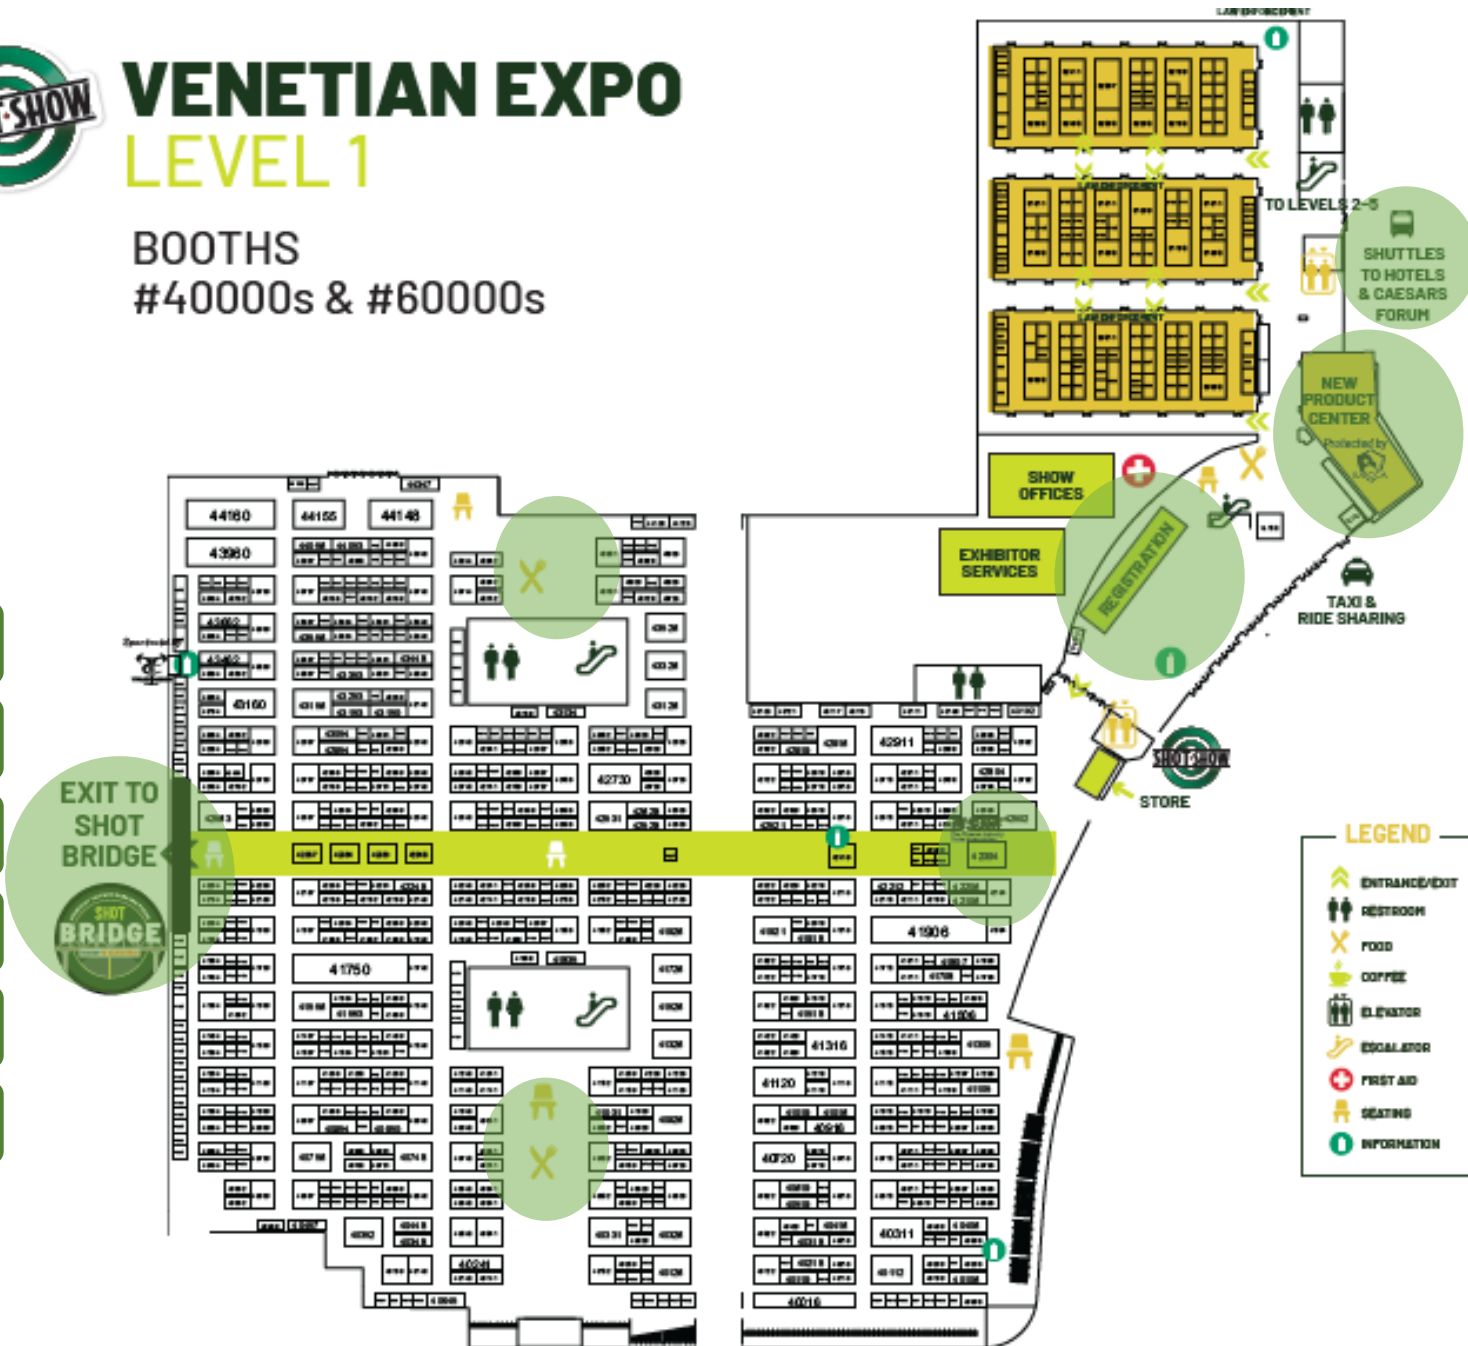

LEEP

The Law Enforcement Education Program (LEEP) focuses on protection measures and practical execution.

One-time registration fee: \$45
(Gives you access to all 2023 LEEP courses)

Location: Venetian – Level 3
Tuesday - Thursday

Location: Venetian – Level 3
Wednesday

Enrollment Fees

\$75 per session

In partnership with:

VENETIAN EXPO LEVEL 1

BOOTHS #40000s & #60000s

Key Locations

Onsite Registration

NSSF Member Services

New Product Center

Shuttles to Hotels & Caesars Forum

Food Courts

Access to Bridge

VENETIAN EXPO LEVEL 2

BOOTHS
#10000-33000

Key Locations

Express Badge Pick-Up

Outdoor BBQ

International Trade Center

Buyers Lounge

Access to Venetian | Palazzo

Access to Bridge

Access to Levels 3 - 5

Supplier Showcase (Level 5)