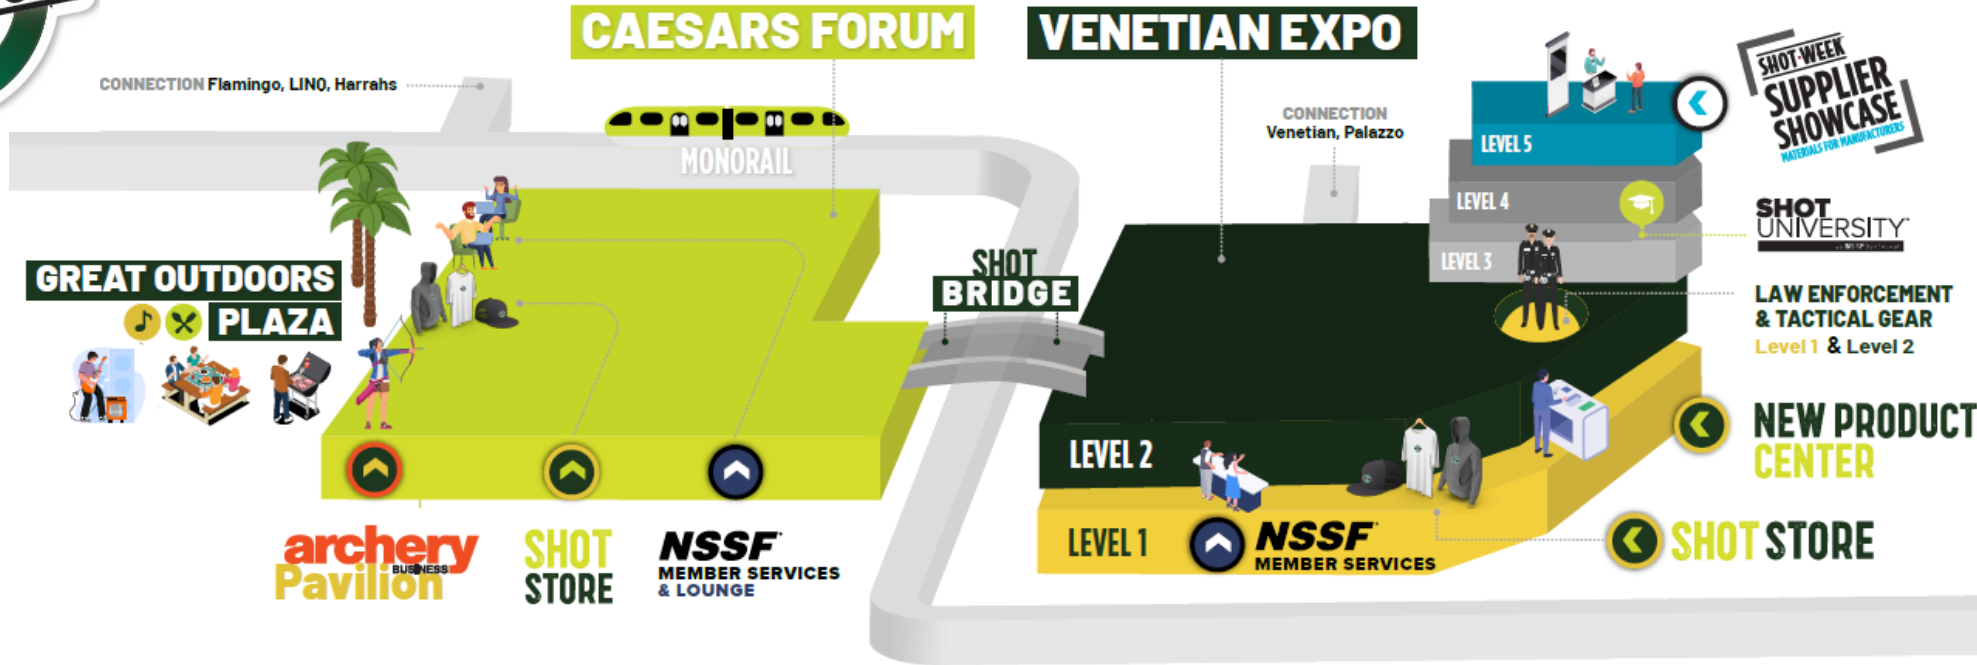

The SHOT Show is a trade-only event. Professional affiliation required.

This Session...

Two-Venue Show Floor

Networking Opportunities

Education at the SHOT Show

Highlights Around the Show & Key Locations / Our Neighborhood

Registration & Badges

Navigating SHOTShow.org

What You Can Do In Advance

Getting Ready for Vegas

Two-Venue Show Floor

CAESARS FORUM

- Booths 70000 - 80800
- Archery Business Pavilion
- SHOT Store
- NSSF Membership Services & Lounge

LEVEL 1

- Booths 40000 - 45000
- Law Enforcement & Tactical Gear
- SHOT Store
- NSSF Membership Services
- Main Registration
- New Product Center

LEVEL 2

- Booths 10000 - 33000
- Law Enforcement & Tactical Gear

THE VENETIAN | THE PALAZZO
+ RESTAURANT ROW

Express Badge Pick-Up

ESCALATOR TO GRAND
CANAL SHOPPES

TO LEVELS 1-5

INTERNATIONAL
TRADE CENTER

LEGEND

- ENTRANCE/EXIT
- RESTROOM
- FOOD
- COFFEE
- ELEVATOR
- ESCALATOR
- FIRST AID
- SEATING
- INFORMATION