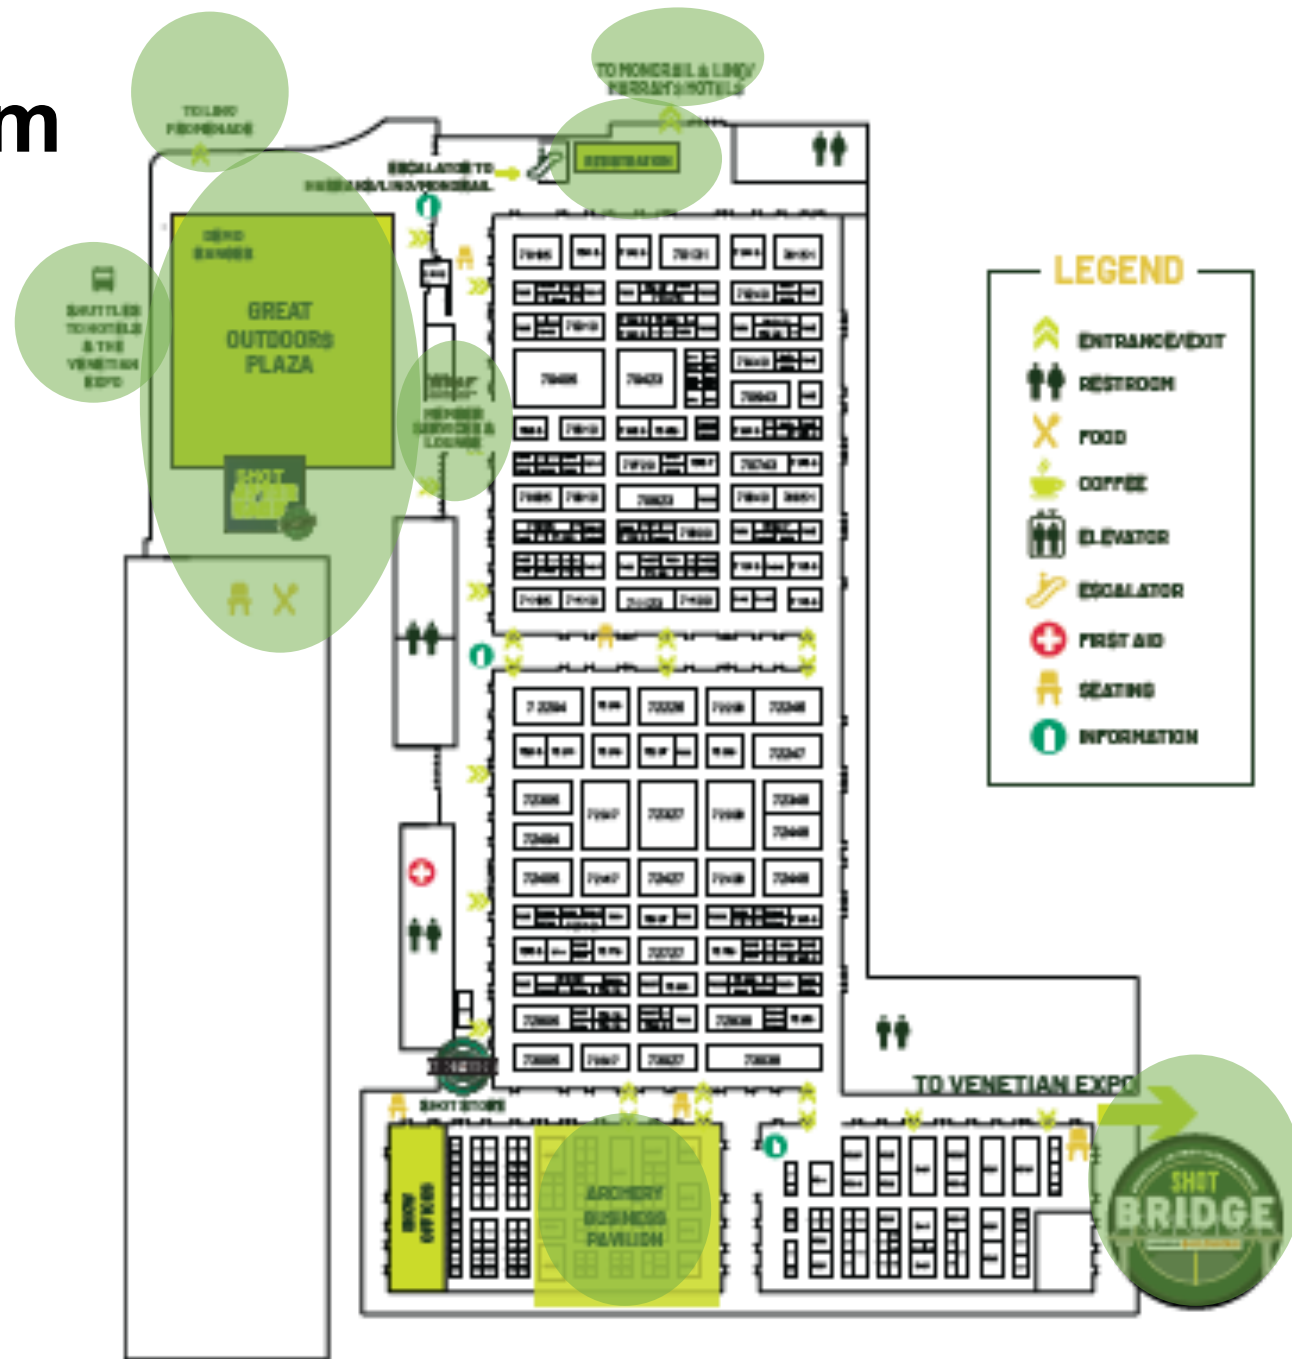

THE VENETIAN | THE PALAZZO
+ RESTAURANT ROW

Express Badge Pick-Up

ESCALATOR TO GRAND
CANAL SHOPPES

TO LEVELS 1-5

INTERNATIONAL
TRADE CENTER

LEGEND

- ENTRANCE/EXIT
- RESTROOM
- FOOD
- COFFEE
- ELEVATOR
- ESCALATOR
- FIRST AID
- SEATING
- INFORMATION

OUTDOOR
BBQ

BUYERS
LOUNGE

BRIDGE

TO CAESARS
FORUM

Caesars Forum

Booths #70000 - 81000

Key Locations

Archery Business Pavilion

Registration

Great Outdoors Plaza

SHOT After Dark

NSSF Member Lounge

LINQ/Harrah's/Monorail

LINQ Promenade/Flamingo Hotel

Bridge to Venetian Expo

Shuttles to Hotels & Venetian Expo

Our Neighborhood on the Strip...

Connected Hotels:
Official Block (expires today)

- Harrah's - \$191/nt.
- Flamingo - \$159/nt.
- Horseshoe (Ballys) - \$169/nt.
- Paris - \$195/nt.

Current Hotel Rates for Tuesday:
(their website)